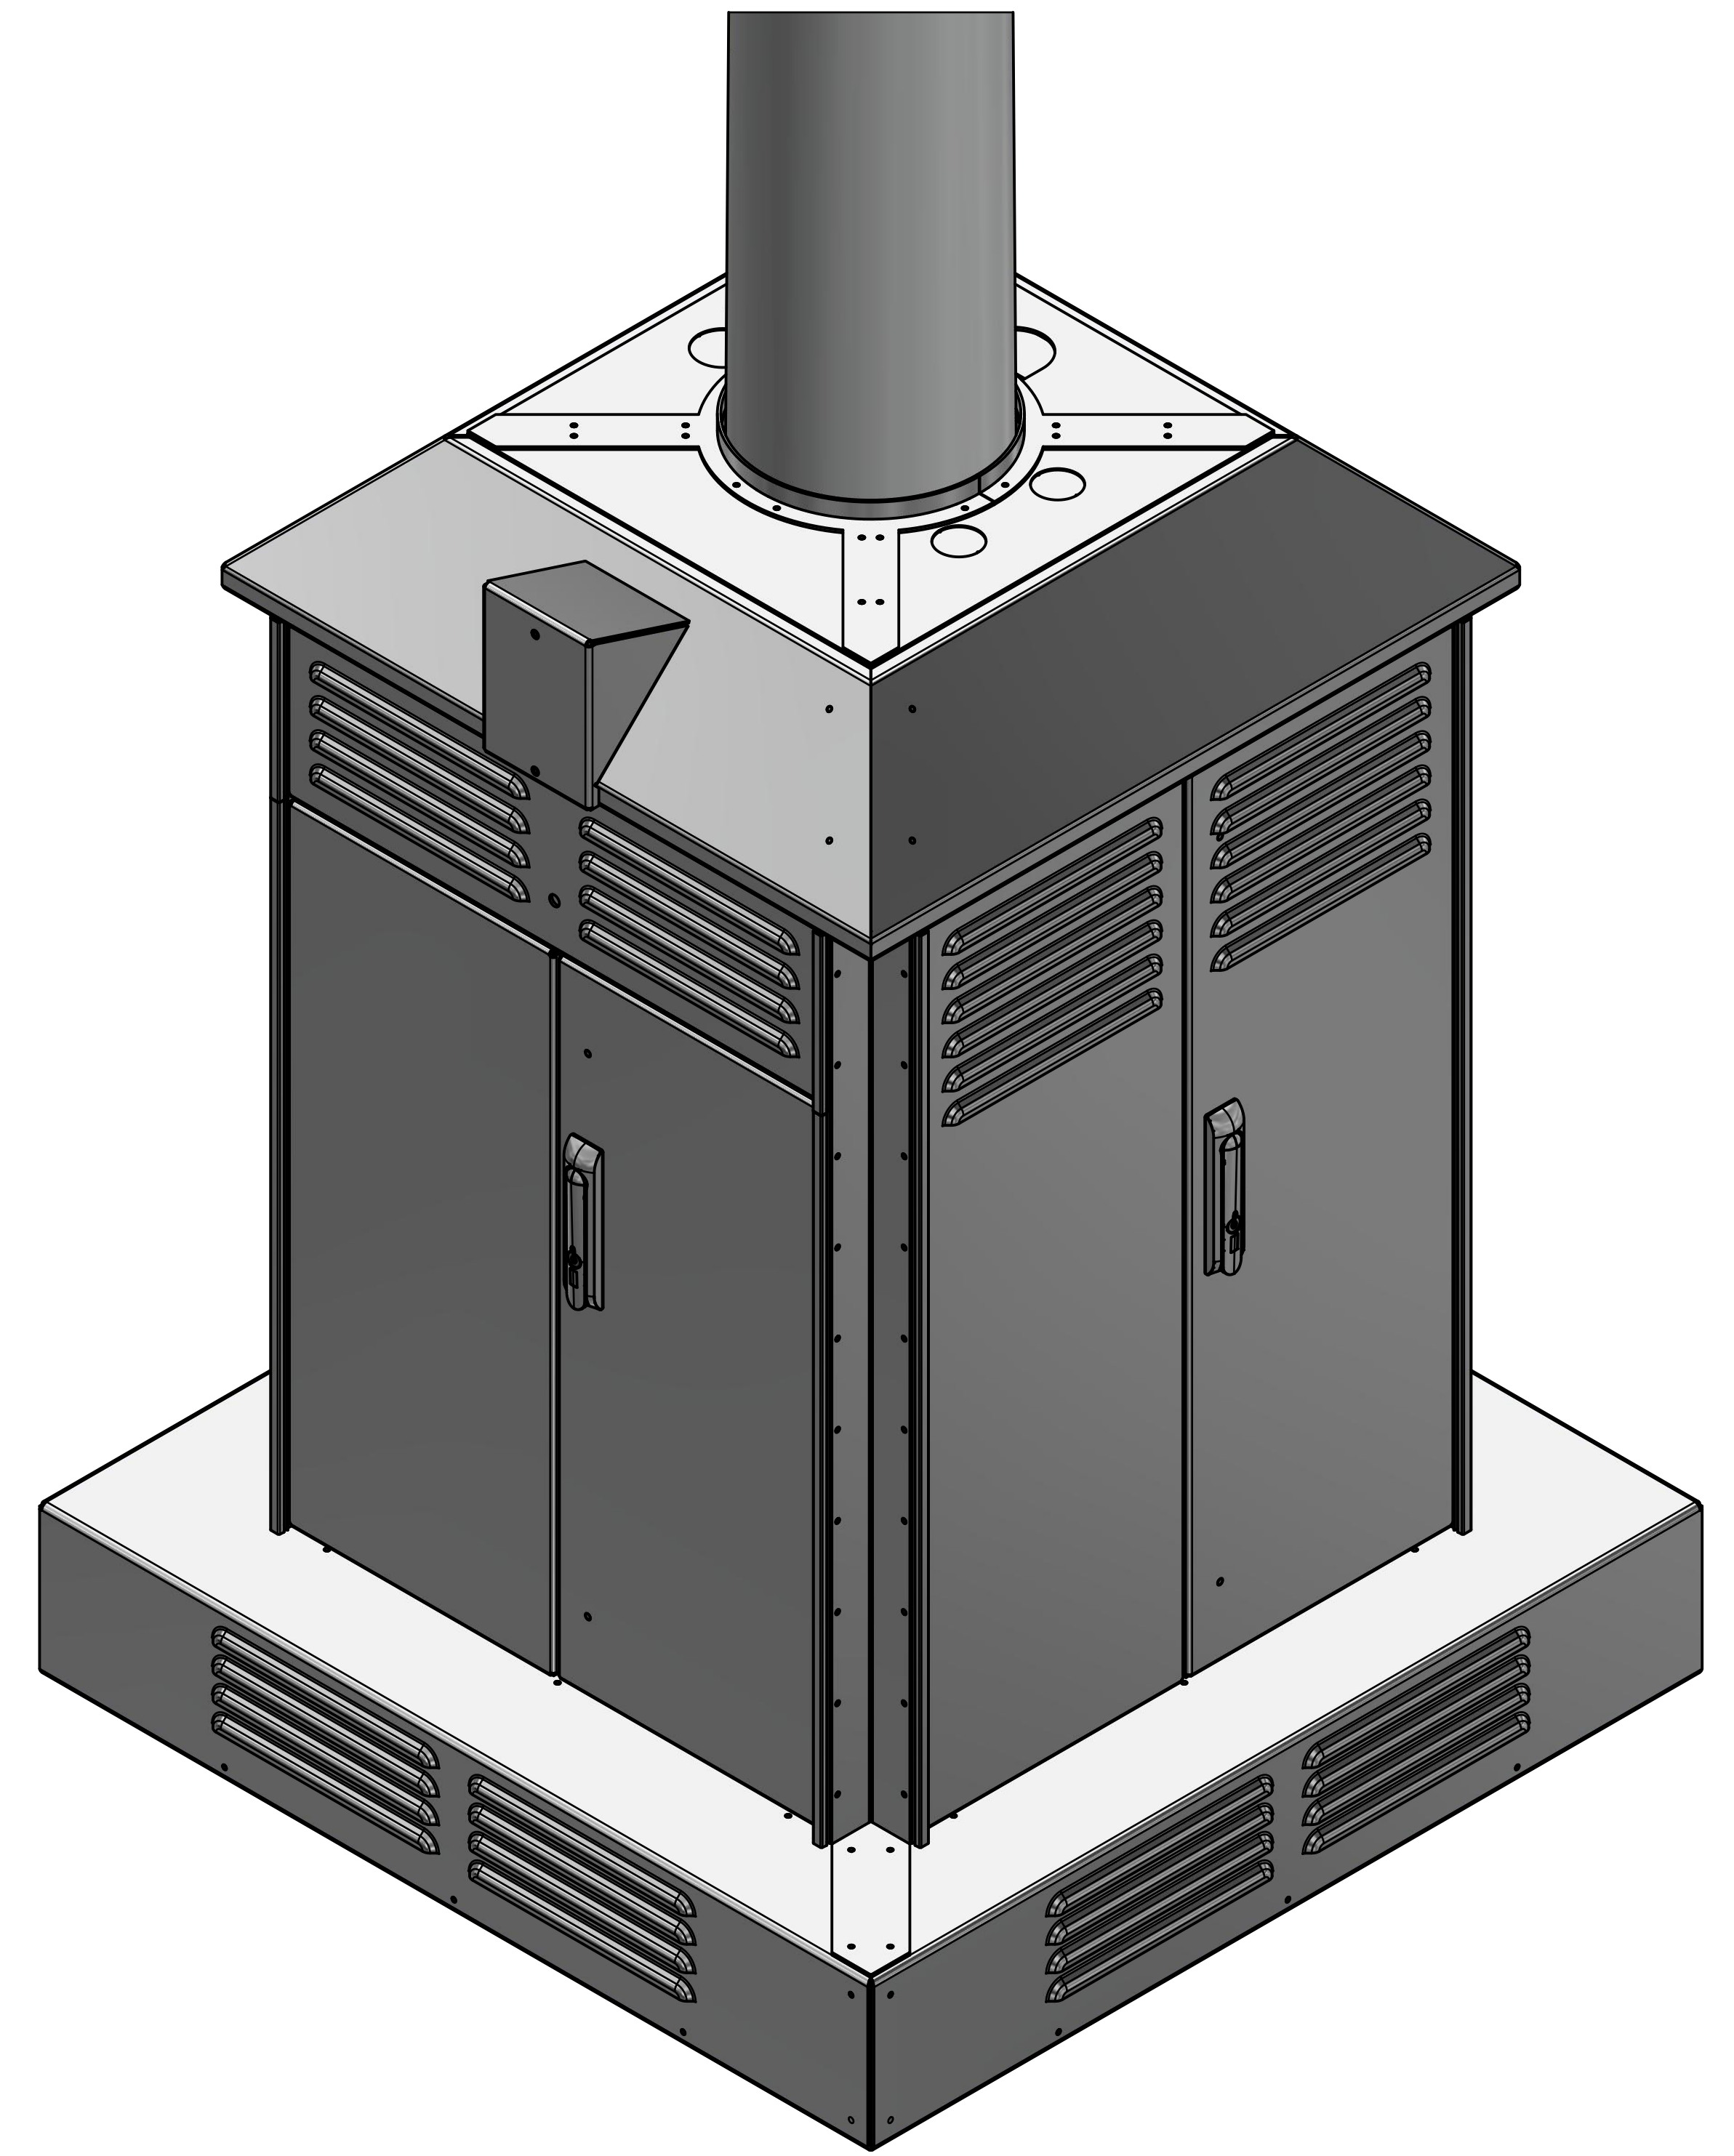

8 7 6 5 4 3 2 1

D

D

C

C

B

B

A

A

CROSSWALK DOOR SIDE

CAP SYSTEM

FULL DOOR
(TYP FOR 3)

INTAKE PLENUM

EXPLODED VIEW

ASSEMBLED VIEW

Date:	7/16/2019	FAR FIELD TELECOM LLC 27 PINE HILL ROAD, ANNANDALE, NJ 08801 (P) 908.345.6363 WWW.FARFIELDTELECOM.COM		
Drawn By:	Danny Hernandez			
Checked:	Chad Schwartz, PE	FFT-WA-BP32 - EXPLODED AND ASSEMBLED VIEW		
MFG:	N/A			
Approved:		REV: Rev #1	PART NAME: FFT-WA-BP32	2 of 2

8 7 6 5 4 3 2 1